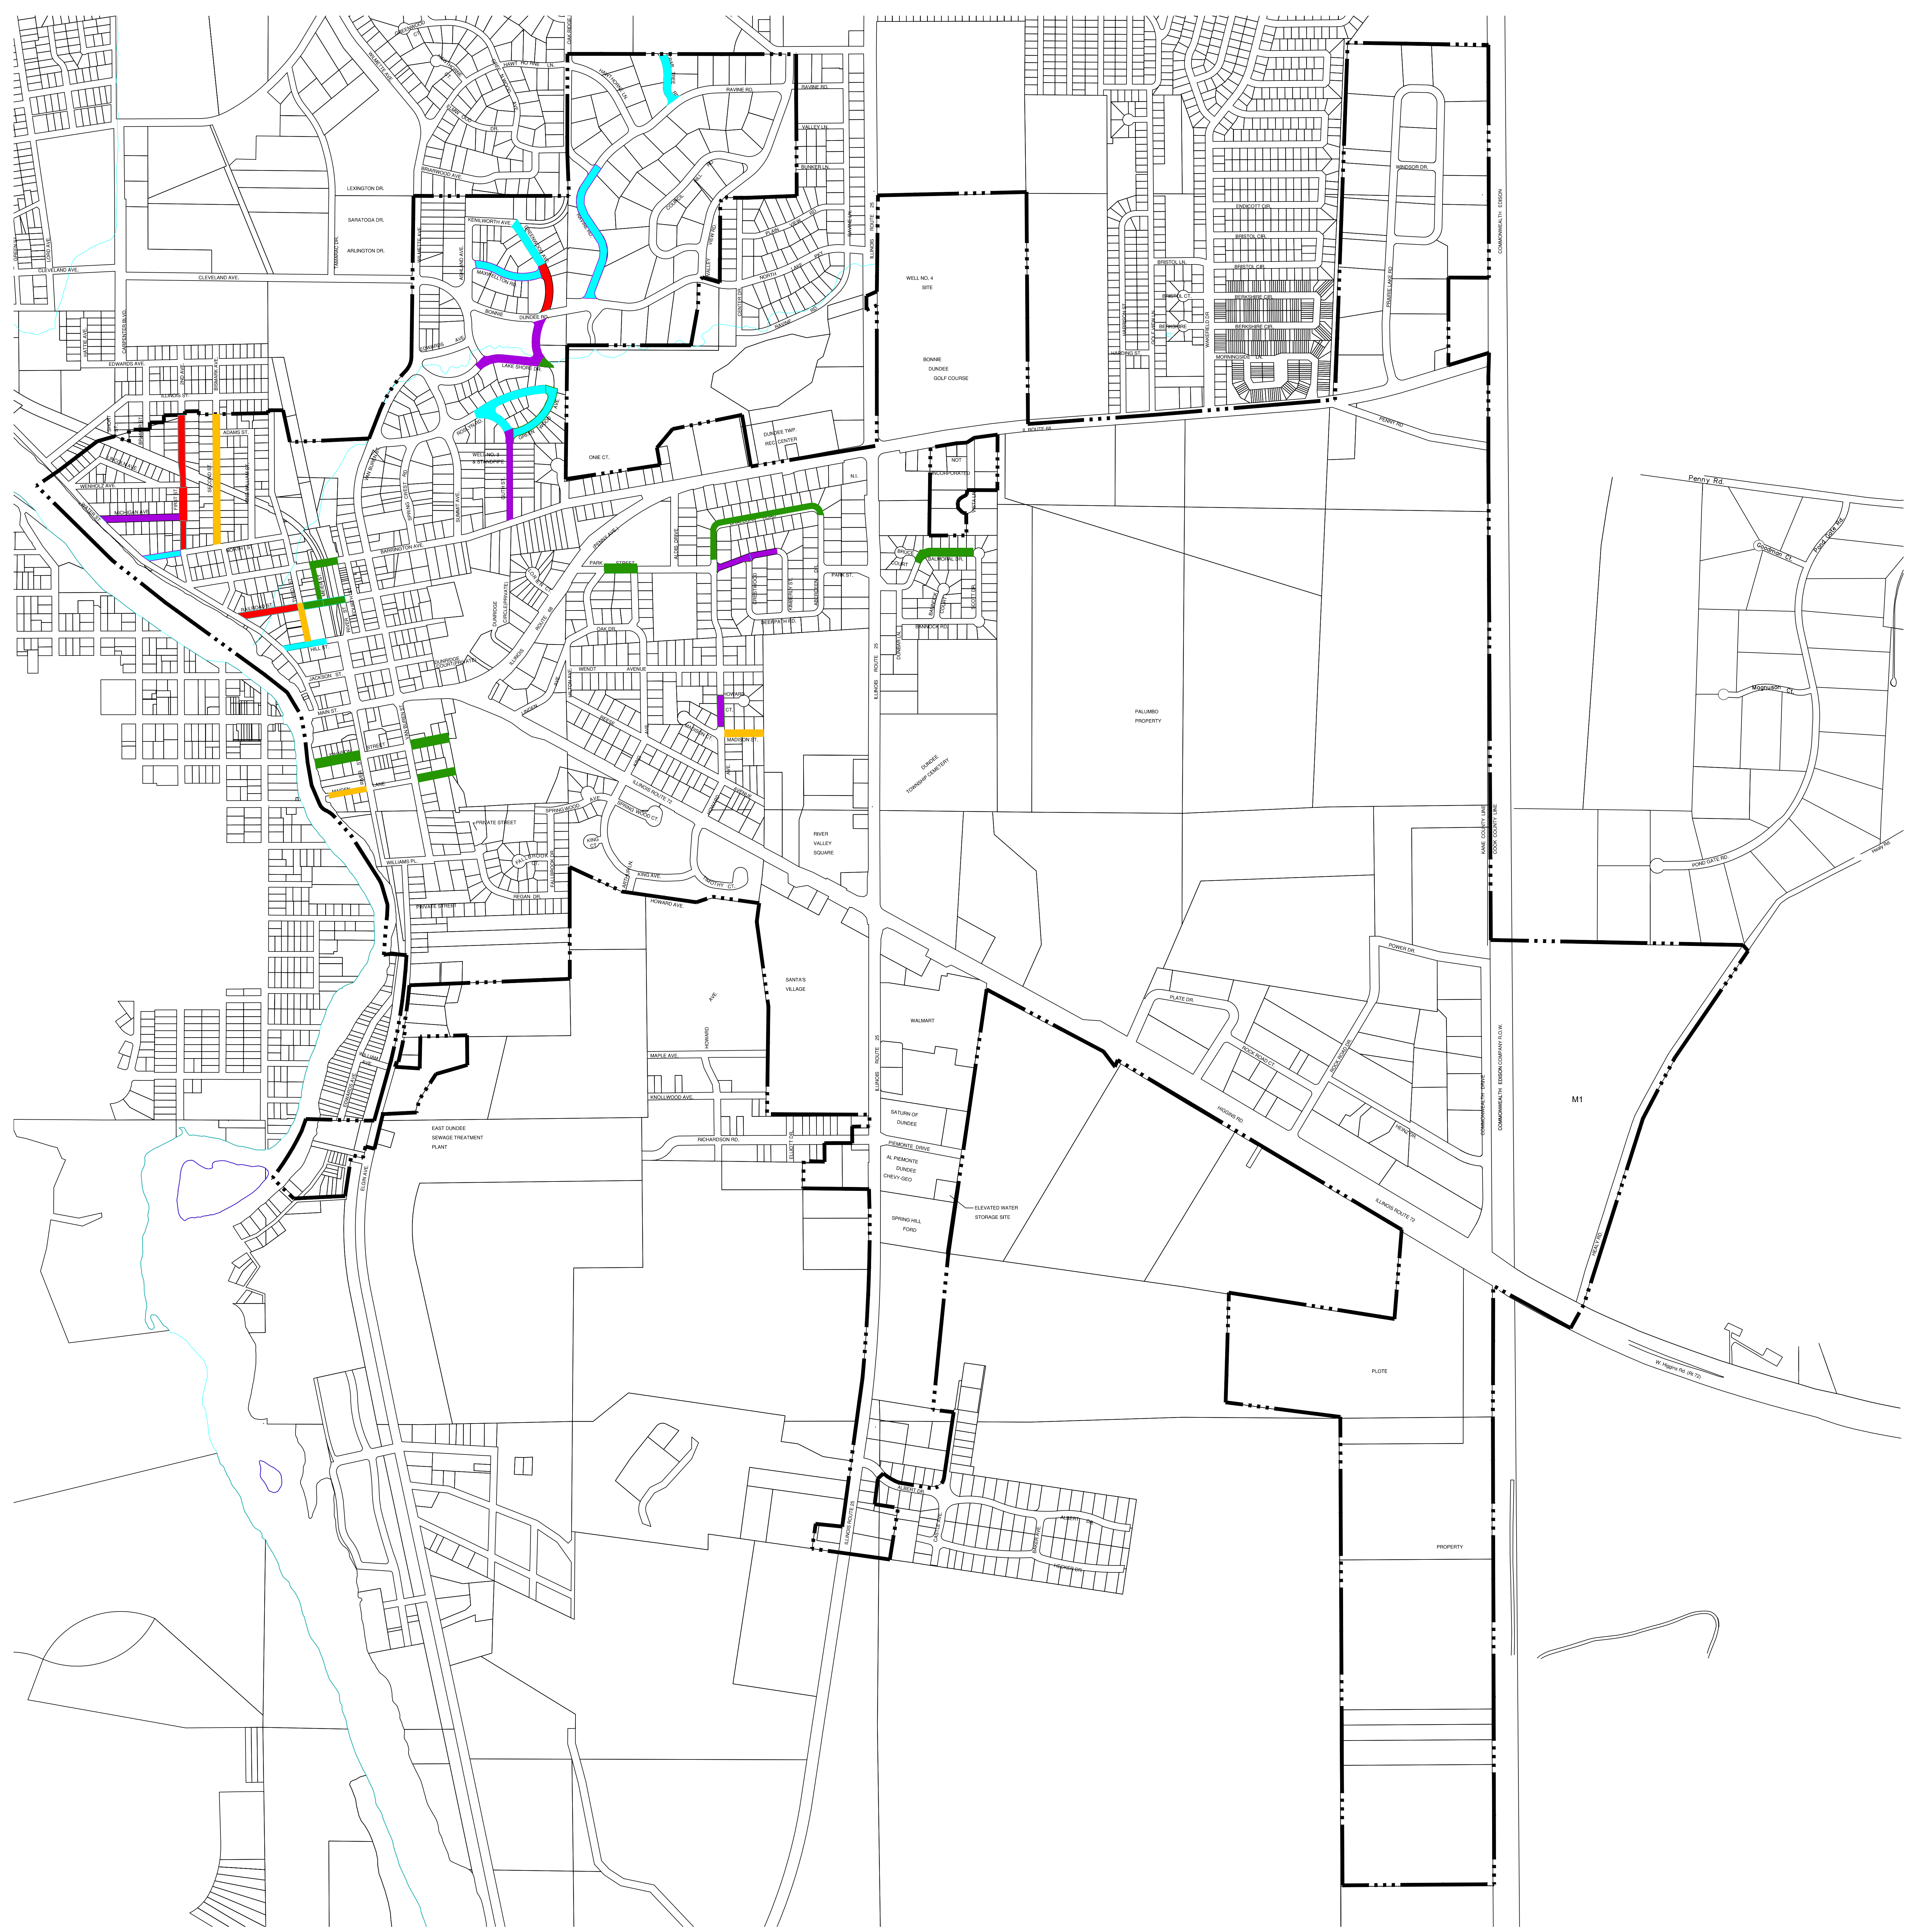

VILLAGE OF EAST DUNDEE STREET IMPROVEMENT MAP

PROPOSED 5 YEAR STREET PROGRAMS

- 2012- STREET PROGRAM
- 2013- STREET PROGRAM
- 2014- STREET PROGRAM
- 2015- STREET PROGRAM
- 2016- STREET PROGRAM