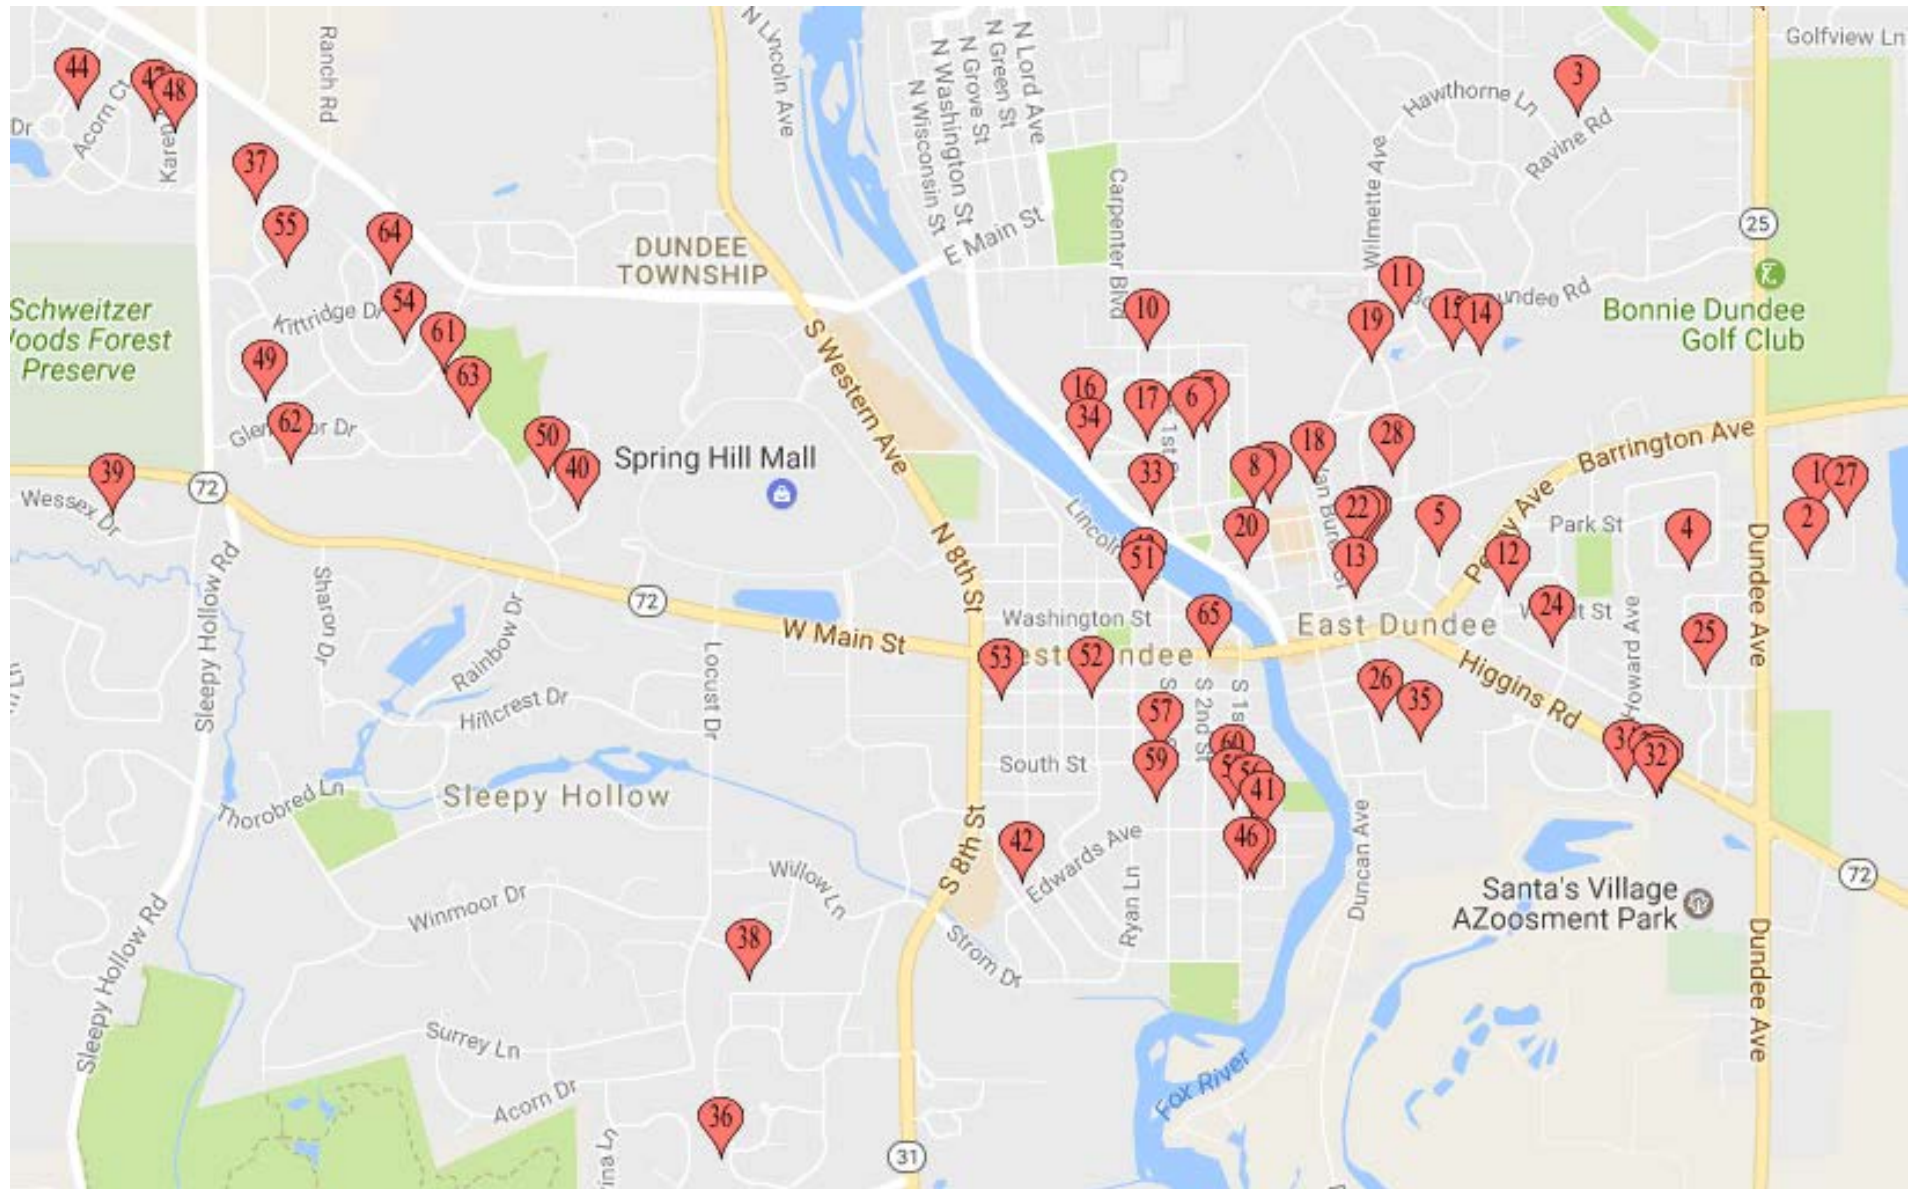

East Dundee/West Dundee Community Garage Sale May 19-20, 8 am – 4 pm*

*(*Some sales may not be open; additional sales may not be listed.)*

1	812 Balmoral Dr, East Dundee, IL	40	458 Edinburgh Ln, West Dundee, IL
2	809 Bannock Rd, East Dundee, IL	41	87 Edwards Ave, West Dundee, IL
3	101 Crabtree Rd, East Dundee, IL	42	543 Eichler Dr A, West Dundee, IL
4	634 Deerpath Rd, East Dundee, IL	43	315 Geneva St, West Dundee, IL
5	207 Dunridge Cir, East Dundee, IL	44	1393 Grand Pointe Blvd, W Dundee, IL
6	301 E 2nd St, East Dundee, IL	45	92 Hawley Ave, West Dundee, IL
7	306 E 2nd St, East Dundee, IL	46	96 Hawley Ave, West Dundee, IL
8	211 E 3rd St, East Dundee, IL	47	1358 Karen Dr, West Dundee, IL
9	216 E 3rd St, East Dundee, IL	48	1347 Karen Dr, West Dundee, IL
10	423 E Edwards Ave, Dundee	49	2403 Knowlton Dr, West Dundee, IL
11	940 Edwards Ave, East Dundee, IL	50	540 Lindsay Ln, West Dundee, IL
12	501 Hilton Ln, East Dundee, IL	51	209 N 4th St, West Dundee, IL
13	401 Jackson St, East Dundee, IL	52	503 Oregon Ave, West Dundee, IL
14	442 Lake Shore Dr, East Dundee, IL	53	715 Oregon Ave, West Dundee, IL
15	432 Lake Shore Dr, East Dundee, IL	54	913 Pember Cir, West Dundee, IL
16	7 Lincoln Ave, East Dundee, IL	55	2335 Preston Ln, West Dundee, IL
17	27 Lincoln Ave, East Dundee, IL	56	433 S 1st St, West Dundee, IL
18	411 N Van Buren St, East Dundee, IL	57	318 S 3rd St, West Dundee, IL
19	520 N Van Buren St, East Dundee, IL	58	430 S 1st St, West Dundee, IL
20	14 Railroad St, East Dundee, IL	59	426 S 3rd St, West Dundee, IL
21	408 Railroad St, East Dundee, IL	60	416 S 1st St, West Dundee, IL
22	406 Railroad St, East Dundee, IL	61	2015 Spaulding Ct, West Dundee, IL
23	410 Railroad St, East Dundee, IL	62	2321 Stewart Ln, West Dundee, IL
24	521 Reese Ave, East Dundee, IL	63	738 Tartans Dr, West Dundee, IL
25	251 River Haven Dr, East Dundee, IL	64	1119 Thatcher Trail, West Dundee,
26	207 S Van Buren St, East Dundee, IL	65	125 W Main St, West Dundee, IL
27	135 Scott Dr, East Dundee, IL		
28	1 Summit Ave, East Dundee, IL		
29	717 Timothy Ct, East Dundee, IL		
30	734 Timothy Ct, East Dundee, IL		
31	703 Timothy Ct, East Dundee, IL		
32	730 Timothy Ct, East Dundee, IL		
33	508 Water St, East Dundee, IL		
34	708 Water St, East Dundee, IL		
35	415 Williams Pl, East Dundee, IL		
36	1410 Angle Tarn, West Dundee, IL		
37	1240 Chadwick Ln, West Dundee, IL		
38	1078 Chateau Bluff Ln, WDundee, IL		
39	2661 Chesire Ct, West Dundee, IL		